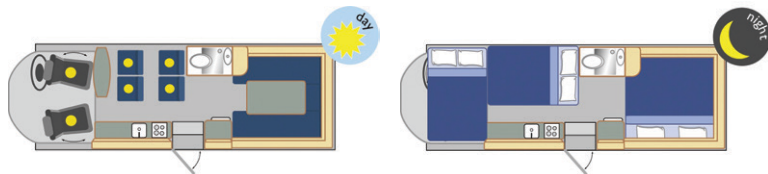

Alpha 6 | M740

This luxuriously appointed vehicle can easily sleep up to six adults.

Features

2.2 Litre turbo diesel engine for maximum economy

2 front swivel seats

4 burner gas stove with oven and grill

LCD Screen and DVD Player

Alpha 6 | M740

Vehicle Specifications

Capacity	6
Model	Mercedes Benz Sprinter
Engine specifications	2.2 litre turbo diesel
Transmission	5 speed automatic
Fuel consumption	10 litres per 100km
Safety	Driver & passenger airbags, antilock braking system
Seatbelts	2 in Drivers cab & 4 seated behind driver
Power supply	12V battery and 240V mains
Radio/CD player	Radio / CD / LCD Screen / DVD Player
Outside length	7.40m
Outside width	2.25m
Outside height	3.03m
Interior height	2.10m
Certified seats	6
Bed dimensions	1 double (upper 2.16m x 1.58m) plus 1 king size (rear 2.18m x 1.68m) Or 2 singles (rear 1.68m x 0.72m and 1.68m x 0.72m) and 1 double bed behind driver (2.00m x 1.17m)
Shower and toilet	Yes
Fresh water tank	93 litres
Waste water tank	97 litres
Heating	Electric & gas
Fridge	130 litres
Hot/Cold pressurised water	Yes
Cooking	4 burner gas stove with oven and grill, microwave
Air-conditioning	Yes - front cab only
Warranty	12 month RVSC guarantee